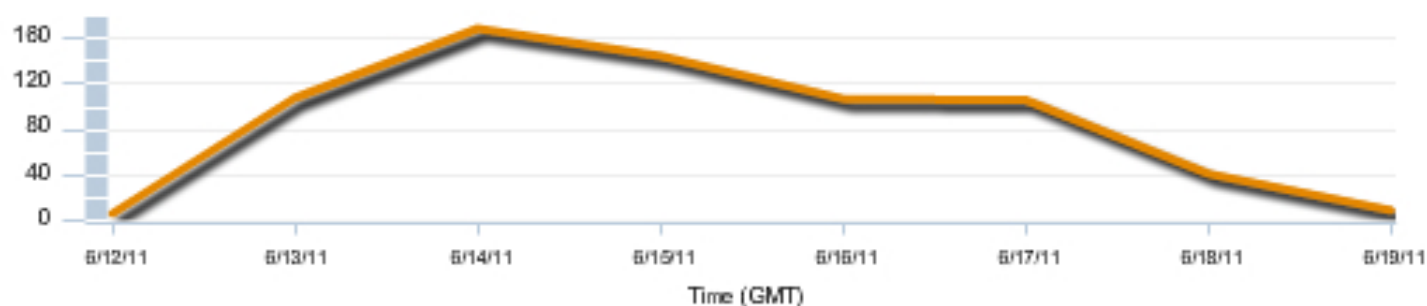

OVERVIEW

83,054	Total viewer minutes
3,535	Total streams
23	Average time per viewer (minutes)
691	Total unique viewers
20	% New visitors

GEOLOCATION

Country Name	Streams
AUSTRALIA	3,425
UNITED STATES	40
INDIA	16
CANADA	13
CHINA	8
ITALY	8
NETHERLANDS	6
PAKISTAN	6
TURKEY	2
INDONESIA	2

AUDIENCE

Daily viewers minutes

Daily unique viewers

Daily streams

Daily peak viewers

WEB

Most popular embed locations

URLs	Views	Last Viewed
http://www.ideas.unimelb.edu.au/livestream	1,580	2011-06-19 19:59:00
http://ideas.unimelb.edu.au/livestream	800	2011-06-18 02:45:04
http://www.livestream.com/unimelb	722	2011-06-19 07:59:10
http://www.livestream.com/channels/studio?autoLo	46	2011-06-18 20:54:37
http://www.livestream.com/unimelb/video?clipId=pl	44	2011-06-19 08:22:50
http://live.unimelb.edu.au/livestream/festival-ideas	28	2011-06-17 23:45:03
http://live.unimelb.edu.au/livestream/festival-ideas	22	2011-06-17 23:47:43
http://www.livestream.com/unimelb?utm_source=w	22	2011-06-18 01:12:58
http://www.livestream.com/unimelb/video?clipId=pl	20	2011-06-15 05:13:11
http://www.livestream.com/unimelb/video?clipId=pl	20	2011-06-19 08:06:04