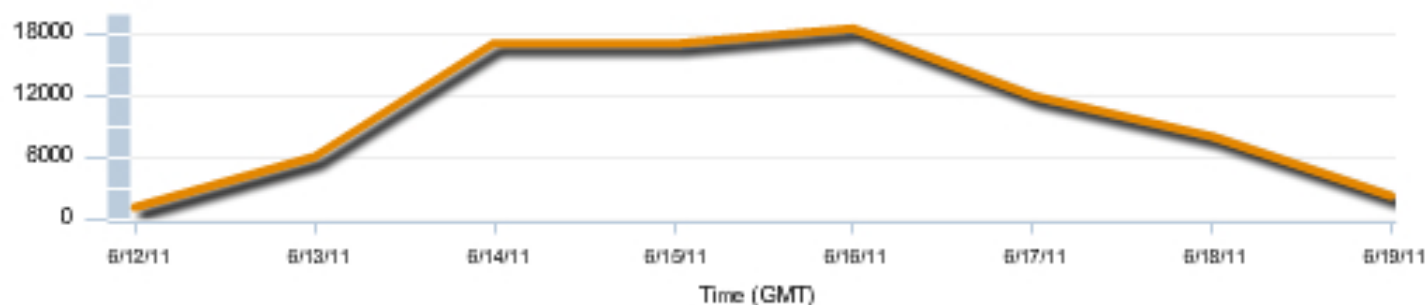

OVERVIEW

83,054	Total viewer minutes
3,535	Total streams
23	Average time per viewer (minutes)
691	Total unique viewers
20	% New visitors

GEOLOCATION

Country Name	Streams
AUSTRALIA	3,425
UNITED STATES	40
INDIA	16
CANADA	13
CHINA	8
ITALY	8
NETHERLANDS	6
PAKISTAN	6
TURKEY	2
INDONESIA	2

AUDIENCE

Daily viewers minutes

Daily unique viewers

Daily streams

Daily peak viewers

WEB

Most popular embed locations

URLs	Views	Last Viewed
http://www.ideas.unimelb.edu.au/livestream	1,580	2011-06-19 19:59:00
http://ideas.unimelb.edu.au/livestream	800	2011-06-18 02:45:04
http://www.livestream.com/unimelb	722	2011-06-19 07:59:10
http://www.livestream.com/channels/studio?autoLo	46	2011-06-18 20:54:37
http://www.livestream.com/unimelb/video?clipId=pl	44	2011-06-19 08:22:50
http://live.unimelb.edu.au/livestream/festival-ideas	28	2011-06-17 23:45:03
http://live.unimelb.edu.au/livestream/festival-ideas	22	2011-06-17 23:47:43
http://www.livestream.com/unimelb?utm_source=w	22	2011-06-18 01:12:58
http://www.livestream.com/unimelb/video?clipId=pl	20	2011-06-15 05:13:11
http://www.livestream.com/unimelb/video?clipId=pl	20	2011-06-19 08:06:04