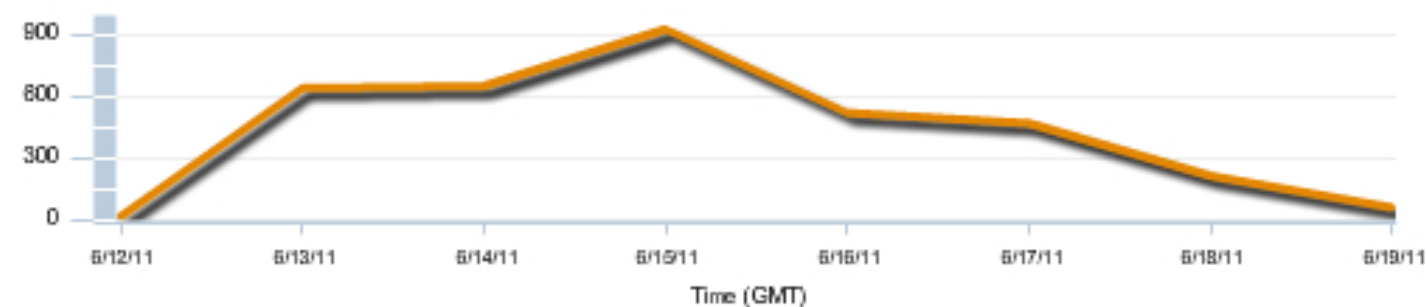

OVERVIEW

83,054	Total viewer minutes
3,535	Total streams
23	Average time per viewer (minutes)
691	Total unique viewers
20	% New visitors

GEOLOCATION

Country Name	Streams
AUSTRALIA	3,425
UNITED STATES	40
INDIA	16
CANADA	13
CHINA	8
ITALY	8
NETHERLANDS	6
PAKISTAN	6
TURKEY	2
INDONESIA	2

AUDIENCE

Daily viewers minutes

Daily unique viewers

Daily streams

Daily peak viewers

WEB

Most popular embed locations

URLs	Views	Last Viewed
http://www.ideas.unimelb.edu.au/livestream	1,580	2011-06-19 19:59:00
http://ideas.unimelb.edu.au/livestream	800	2011-06-18 02:45:04
http://www.livestream.com/unimelb	722	2011-06-19 07:59:10
http://www.livestream.com/channels/studio?autoLo	46	2011-06-18 20:54:37
http://www.livestream.com/unimelb/video?clipId=pl	44	2011-06-19 08:22:50
http://live.unimelb.edu.au/livestream/festival-ideas	28	2011-06-17 23:45:03
http://live.unimelb.edu.au/livestream/festival-ideas	22	2011-06-17 23:47:43
http://www.livestream.com/unimelb?utm_source=w	22	2011-06-18 01:12:58
http://www.livestream.com/unimelb/video?clipId=pl	20	2011-06-15 05:13:11
http://www.livestream.com/unimelb/video?clipId=pl	20	2011-06-19 08:06:04

CONTENT

Most popular content

Video Title	Views	Viewer Minutes
Day Five - Fri 17 June	16,751	7,999.4
Day Three - Wed 15 June	16,529	7,802.72
Day Four - Thurs 16 June	14,699	6,953.79
Day Two - Tues 14 June	11,472	5,349.29
Day Six - Sat 18 June	9,058	4,291.96
Over	7,688	3,663.58
unimelb 678Kbps	51	2,352.36
Day One - Mon 13 June	4,833	2,244.97
unimelb 678Kbps	147	2,043.69
unimelb 198Kbps	162	1,599.9