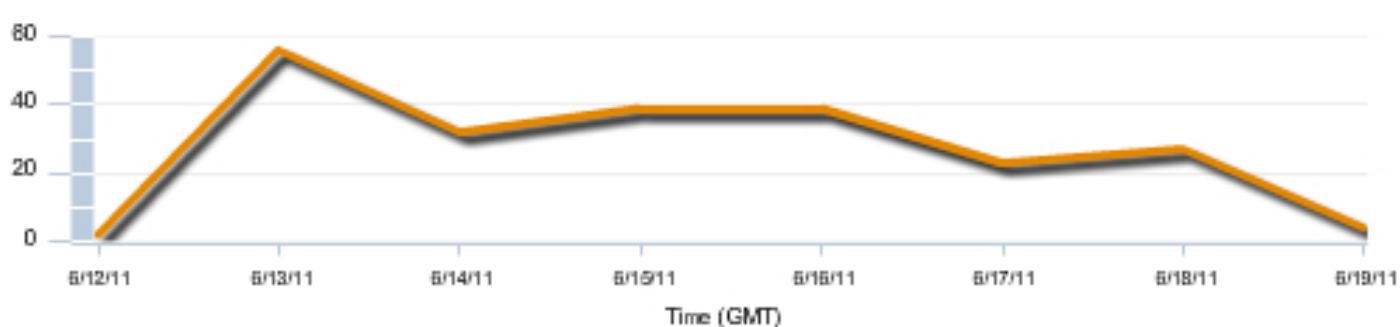

OVERVIEW

83,054	Total viewer minutes
3,535	Total streams
23	Average time per viewer (minutes)
691	Total unique viewers
20	% New visitors

GEOLOCATION

Country Name	Streams
AUSTRALIA	3,425
UNITED STATES	40
INDIA	16
CANADA	13
CHINA	8
ITALY	8
NETHERLANDS	6
PAKISTAN	6
TURKEY	2
INDONESIA	2

AUDIENCE

Daily viewers minutes

Daily unique viewers

Daily streams

Daily peak viewers

WEB

Most popular embed locations

URLs	Views	Last Viewed
http://www.ideas.unimelb.edu.au/livestream	1,580	2011-06-19 19:59:00
http://ideas.unimelb.edu.au/livestream	800	2011-06-18 02:45:04
http://www.livestream.com/unimelb	722	2011-06-19 07:59:10
http://www.livestream.com/channels/studio?autoLo	46	2011-06-18 20:54:37
http://www.livestream.com/unimelb/video?clipId=pl	44	2011-06-19 08:22:50
http://live.unimelb.edu.au/livestream/festival-ideas	28	2011-06-17 23:45:03
http://live.unimelb.edu.au/livestream/festival-ideas	22	2011-06-17 23:47:43
http://www.livestream.com/unimelb?utm_source=w	22	2011-06-18 01:12:58
http://www.livestream.com/unimelb/video?clipId=pl	20	2011-06-15 05:13:11
http://www.livestream.com/unimelb/video?clipId=pl	20	2011-06-19 08:06:04